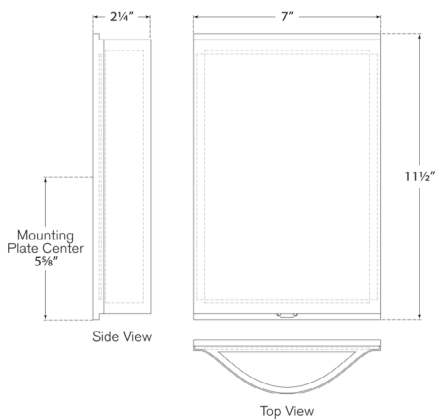

Avant Small Curve Sconce

KW 2704AB-FG

Materials Shown

**Antique-Burnished Brass with
Frosted Glass**

Available in

**Antique-Burnished Brass
Bronze
Polished Nickel**

Dimensions

O/A Height: 11.5"

Width: 7"

Extension: 2.25"

Backplate: 7" x 11.5" Rectangle

Socket

Dedicated LED

Wattage

13w (1000lm)

Weight

Polished Nickel

Dimensions

O/A Height: 11.5"

Width: 7"

Extension: 2.25"

Backplate: 7" x 11.5" Rectangle

Socket

Dedicated LED

Available in

Antique-Burnished Brass

Bronze

Polished Nickel

Dimensions

O/A Height: 11.5"

Width: 7"

Extension: 2.25"