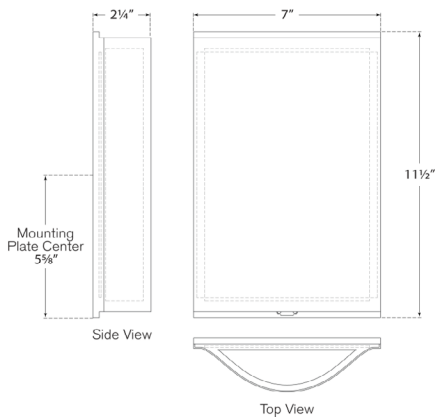

Avant Small Curve Sconce

KW 2704PN-FG

Materials Shown

Polished Nickel with Frosted Glass

Available in

Antique-Burnished Brass

Bronze

Polished Nickel

Dimensions

O/A Height: 11.5"

Width: 7"

Extension: 2.25"

Backplate: 7" x 11.5" Rectangle

Socket

Dedicated LED

Wattage

13w (1000lm)

Weight

4lbs