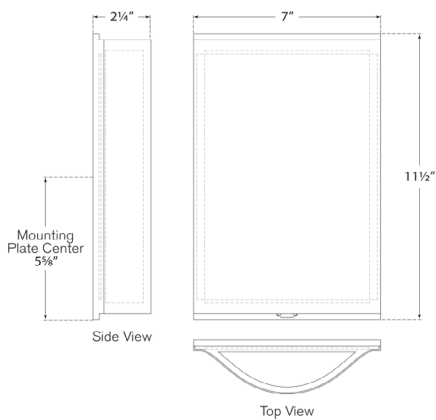

Avant Small Curve Sconce

KW 2704BZ-FG

Materials Shown

Bronze with Frosted Glass

Available in

Antique-Burnished Brass

Bronze

Polished Nickel

Dimensions

O/A Height: 11.5"

Width: 7"

Extension: 2.25"

Backplate: 7" x 11.5" Rectangle

Socket

Dedicated LED

Wattage

13w (1000lm)

Weight

4lbs